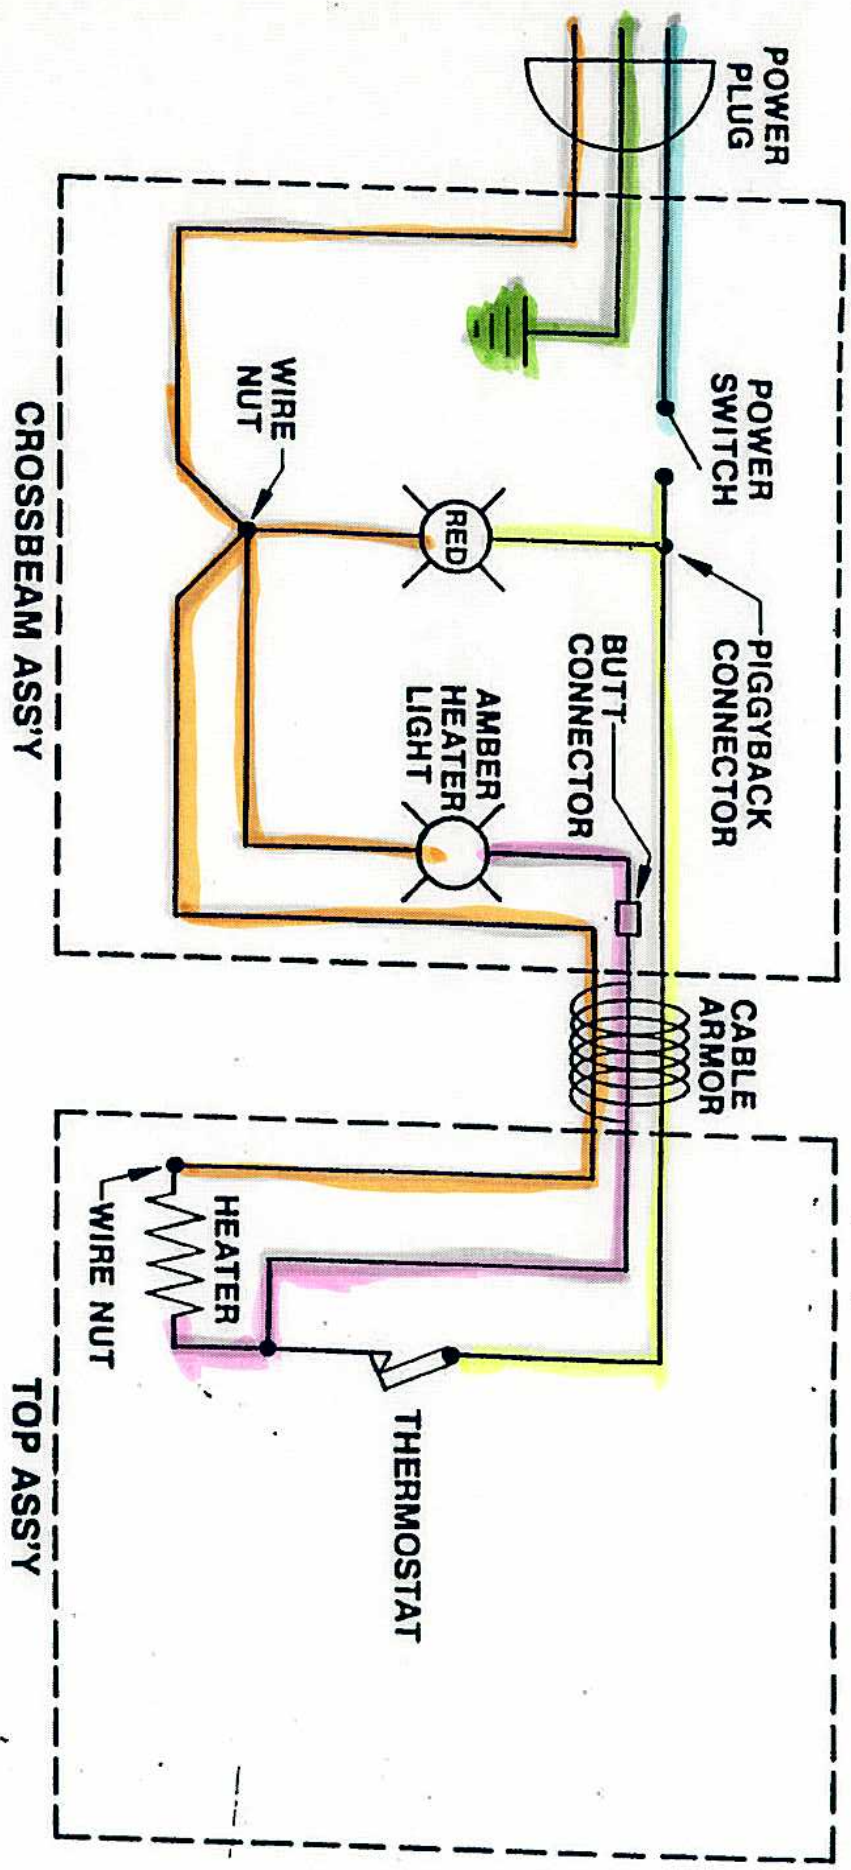

Switch

main Black wire in Corner
2 wires Together on straight

SOOT
210M

SCHEMATIC

Seal

PRODUCTS INCORPORATED